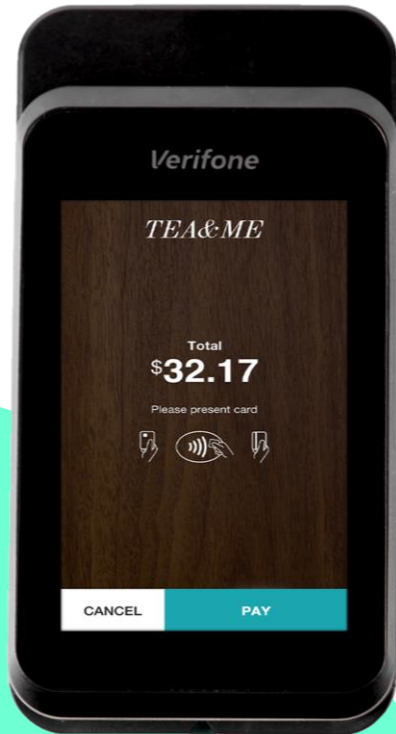

A perfect companion device.

e280s

A perfect companion device with ultimate flexibility, the Verifone e280s is a great solution for merchants of all sizes - from micro-merchants to tier one retailers. The customer friendly 3.5" color touchscreen supports easy onscreen interaction, signature capture and secure PIN entry. Everyone will find something to love in this ultra modern mobile payment device. It supports Bluetooth®, dual-band WiFi and meets SRED requirements for maximum security. Pair the e280s with any phone or tablet, any POS and various accessories to create the perfect mobile solution for in-aisle or kiosk experiences.

- Full-color touch screen display to promote loyalty, seasonal sales and more
- Integrated scanner for APM acceptance, barcode scanning and more
- Accepts NFC/CTLS, MSR, EMV and mobile wallets
- Powerful re-chargeable battery for extended use
- Accessories available to support all tiers of mobile retailing: tablet sleds and stands
- Part of Verifone's Engage portfolio, easy development, easy integration
- Utilizes the power of Verifone Cloud Services for customization and estate management

Display	3.5" Color LCD Capacitive Multi-touch LED Backlight Resolution 320 x 480 HVGA
Multimedia	Speaker
User Interface	Touchscreen PIN Entry Verifone Navigator
Camera Barcode Scanner	QR/Barcode Scanner with Laser aimer
Card Readers	Magstripe ISO 7810, 7811, 7813 Smart Card EMVCo Approved
Contactless	EMVCo Approved Supports Advanced Payment Methods Supports Major NFC/Contactless Schemes
Connectivity	Bluetooth® v4.2 MFi-Certified for iOS WiFi 2.4GHz + 5GHz 802.11 a/b/g/n/ac